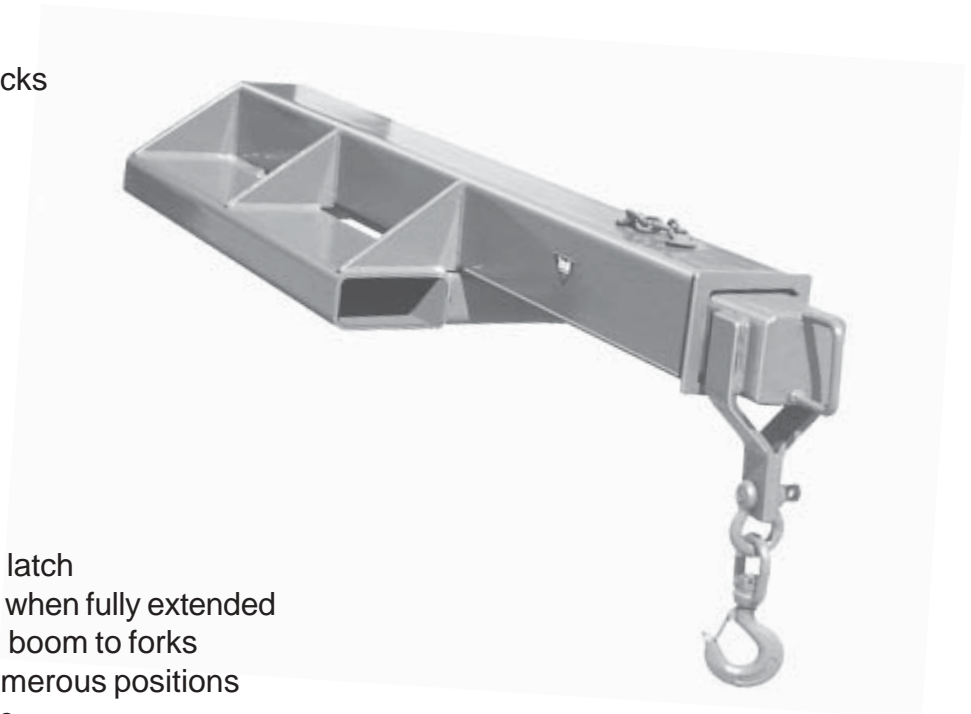

T24 Telescopic Boom

simply turns your forklift truck
into a mobile crane

Models available

Capacities to suit all forklift trucks
Numerous lengths

Options

Carriage Mounted Models
Multiple hook locations
Large fork pockets
Wide fork spread mounting

Features

360 Degrees swivel hook with latch
Inner tube locked to outer tube when fully extended
Safety chain at rear to secure boom to forks
Lock pin to secure boom in numerous positions
Pull handle to extend inner tube

Total Telescopic Booms are the safest way of temporarily converting your forklift truck into a mobile crane, giving it the capability of lifting many awkward loads. Each boom comes with fork pockets to suit a particular fork size and it is secured to that fork with a quick latch safety chain that prevents the boom from moving forward. The 360 degree swivel hook comes with a safety latch that stops the sling or chain from disengaging. As another safety feature the inner boom can never be fully removed from the outer boom even when fully extended.