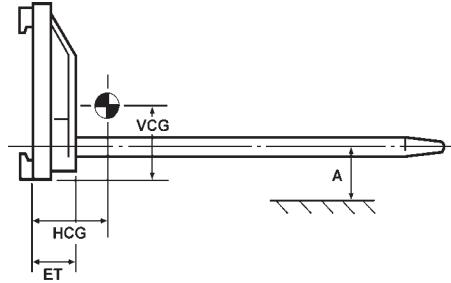

T3-250 Series Carpet Carrier

Model No.	Capacity	@ LC	Pole Length	Pole Diameter	Mtg	Weight	ET	HCG	VCG	A
T3-250-72	1417	36	72	2.5	II	172	4	21.5	6.0	5
T3-250-84	1214	42	84	2.5	II	189	4	26.5	5.9	5
T3-250-96	1062	48	96	2.5	II	205	4	31.7	5.7	5
T3-250-108	944	54	108	2.5	II	222	4	37.0	5.6	5
T3-250-120	850	60	120	2.5	II	239	4	42.3	5.5	5
T3-250-132	773	66	132	2.5	II	255	4	47.8	5.4	5
T3-250-144	708	72	144	2.5	II	272	4	53.3	5.4	5

Things we need to know...

- ✓ Core Diameter
- ✓ Roll Length

- ✓ Roll Weight
- ✓ Forklift Capacity