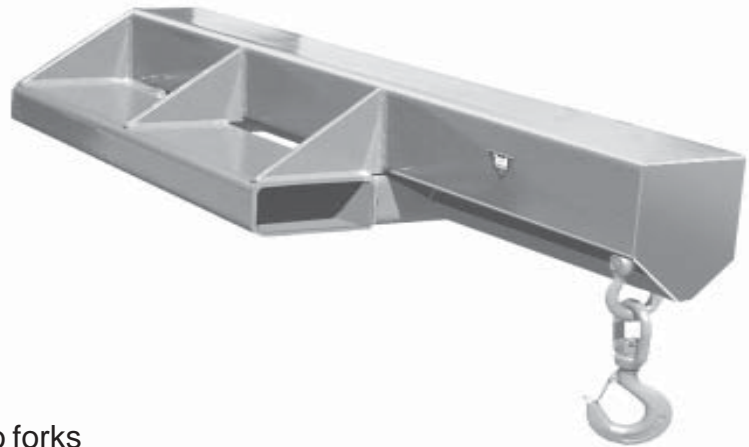

# T5 Mechanical Boom

simply turns your forklift truck  
into a versatile mobile crane

---

## **Options**

Carriage Mounted Models  
Multiple hook locations  
Large fork pockets  
Wide fork spread mounting  
Raised boom for extra height

## **Features**

360 degrees swivel hook with latch  
Safety chain at rear to secure boom to forks  
Fast installation and removal from forklift truck  
converts it quickly to conventional use

**Total Fork Mounted Mechanical Booms** are the safest way of temporarily converting your forklift truck into a mobile crane, giving it the capability of lifting many awkward loads.

Each boom comes with fork pockets to suit a particular fork size and it is secured to that fork with a quick latch safety chain that prevents the boom from moving forward.

The 360 degree swivel hook comes with a safety latch that stops the sling or chain from disengaging.