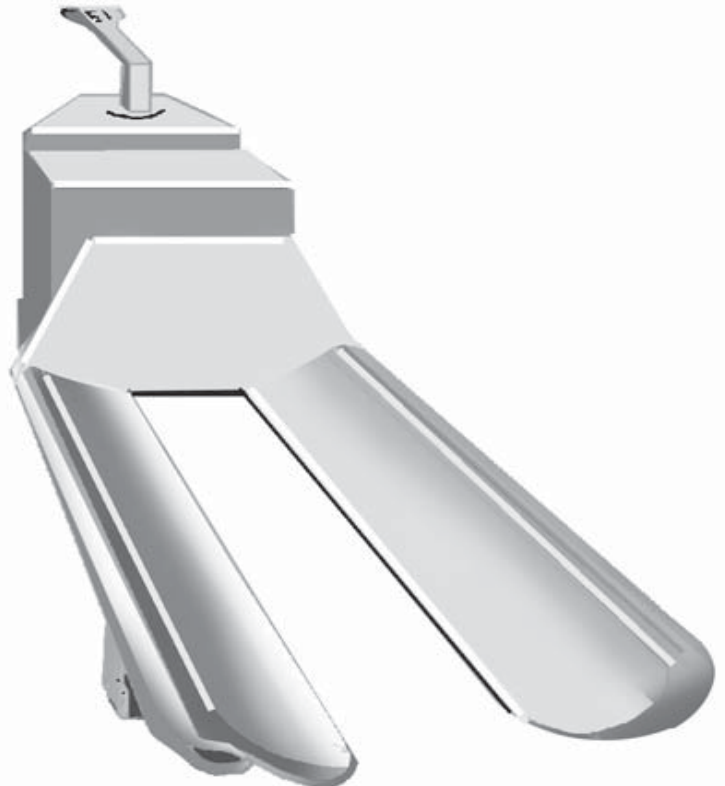

# T52 Roll Cradle

the fast efficient way to transport rolls of paper  
or reels of wire or cable

---

## Features

Smooth contoured edges to prevent roll damage  
Wide curved platens for equal load distribution

## Options

Special capacities and sizes  
Fold down platens for smaller diameter rolls or reels

**Total Roll Cradles** are designed to transform a standard power pallet truck into an efficient roll or cable reel transporter. By positioning the unit under the end of the product and hydraulically raising the platens the load can be elevated off the floor and moved to a nearby storage area.