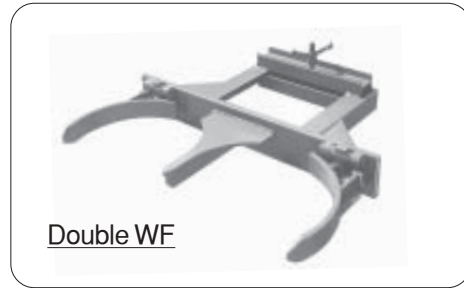

T6 Drum Handlers

the only safe method of handling drums made of steel, fiber or plastic

Total Waist Type Drum Handlers are used to securely carry one or two 55 gallon steel drums, by mechanically and automatically clamping around the mid section of the drum.

Total Rim Type Drum Handlers are used to securely carry one or two steel, plastic or fiber drums by mechanically and automatically clamping the upper lip of the drum, while the bottom rests in a contoured cradle.

Features

- Automatic pick up and release of drum
- Fast attachment to forks of any forklift truck
- Compact design for easy storage when not in use
- Minimal amount of moving parts
- Welded construction